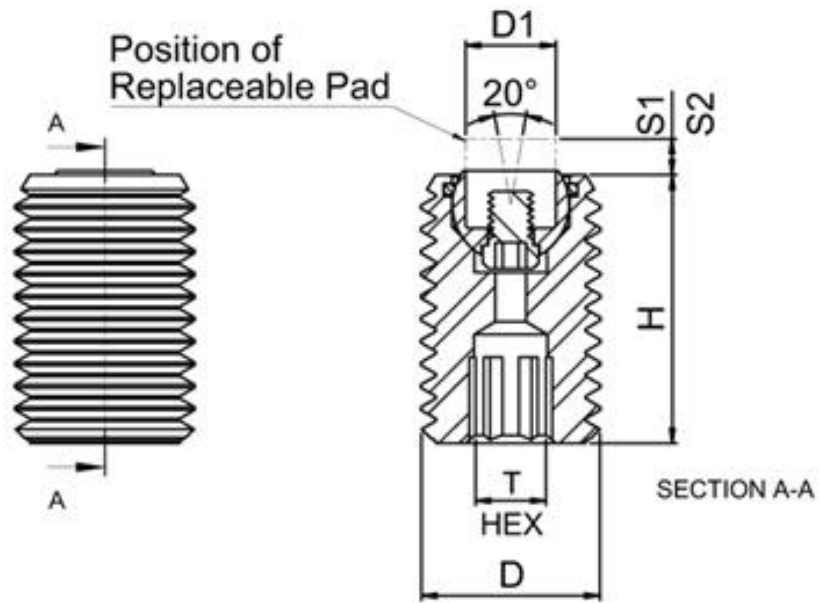

WDS

WDS 653

Threaded Body Clamping Pad - Replaceable Gripper (WDS 653)

MATERIAL

Alloy Steel Rc43/46 - Black Oxide finish

Supplied without Inserts - For Inserts refer to 698 range

S1 = Stand off on 10mm thick inserts
S2 = Stand off on 12mm thick inserts

5 Sizes

WDS NO.	D	D1	H	T	S1	S2	Weight
653-5320030	M20x2.5	10	30	10	4	6	0.043
653-5320050	M20x2.5	10	50	10	4	6	0.084
653-5320070	M20x2.5	10	70	10	4	6	0.122
653-5324040	M24x3.0	12	50	10	4	6	0.094
653-5324080	M24x3.0	12	80	10	4	6	0.208