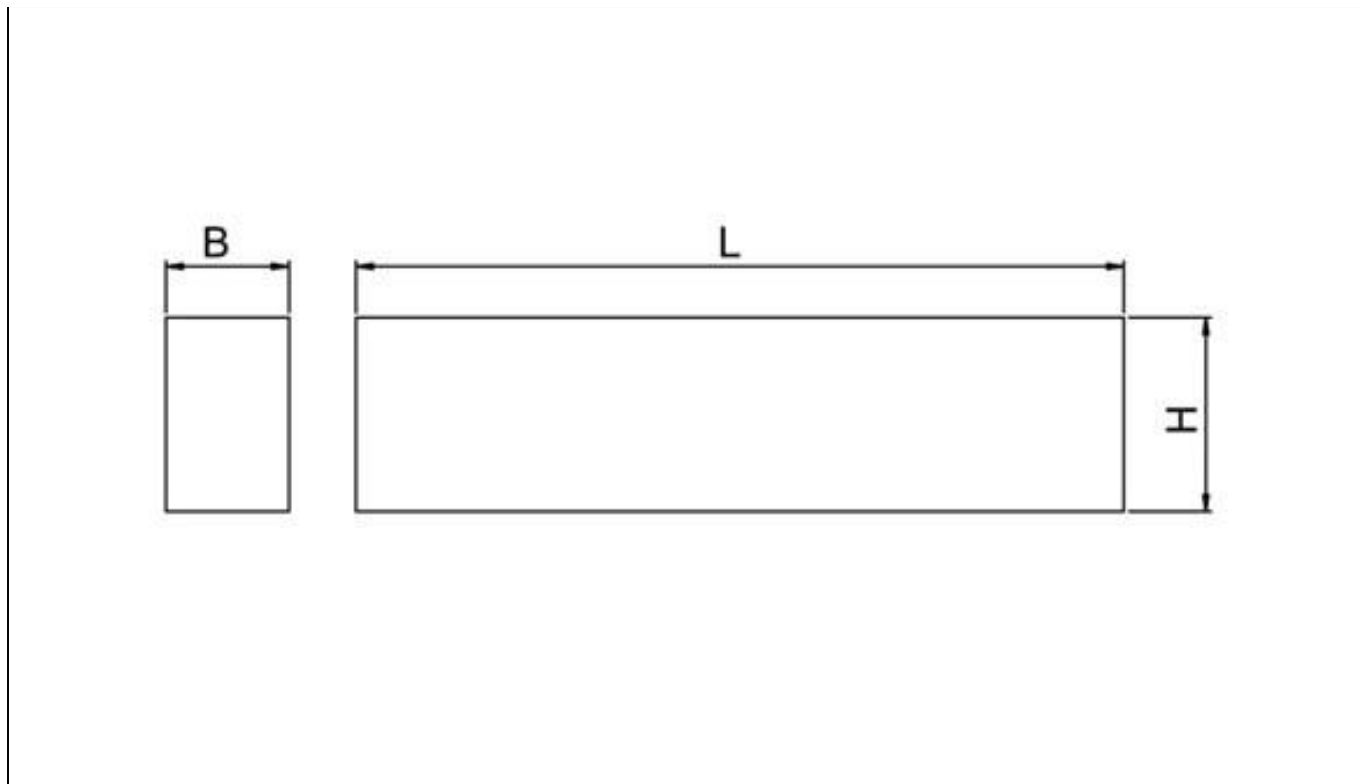

WDS

WDS 668

Packing Block (WDS 668)

MATERIAL

Steel BS 970 Gr 070M20

Case Hardened and Ground

Chemical Black Finish

These blocks are not supplied as precision parallels

6 Sizes

WDS NO.	B	L	H	Weight
668-201	12	75	19	0.135
668-202	12	150	19	0.27
668-203	19	75	25	0.28
668-204	19	150	25	0.56
668-205	25	75	50	0.73
668-206	38	100	63	0.85

Registered in England No 6819551 | VAT Reg No: GB 945 9861 64