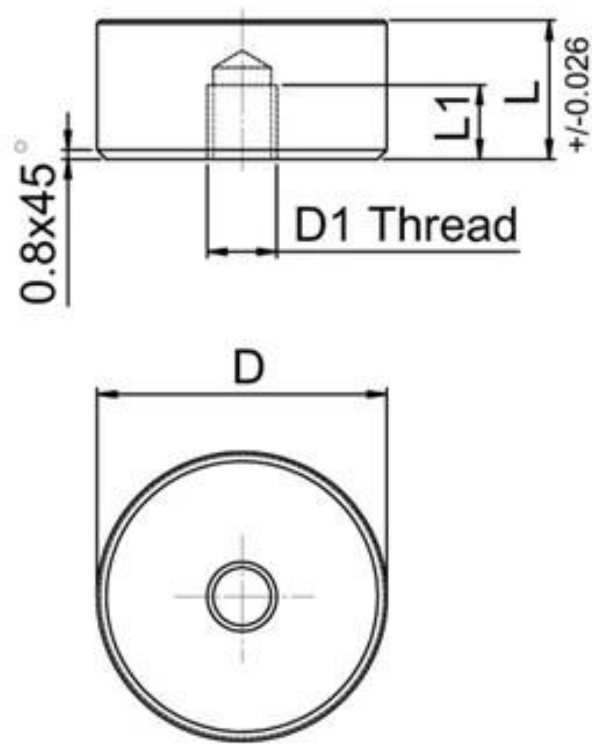

WDS

WDS 698

Metric Round Hardened Steel Rest Pad (WDS 698)

MATERIAL

Steel Case Hardened
Chemical Black Finish

10 Sizes

WDS NO.	L	D	D1	L1	Weight
698-401	10	10	M5	5	0.005
698-402	12	10	M5	6.4	0.006
698-403	10	12	M5	5	0.008
698-404	12	12	M5	6.4	0.009
698-405	10	16	M6	5	0.014
698-406	12	16	M6	6.4	0.017
698-407	10	20	M6	5	0.023
698-408	12	20	M6	6.4	0.027
698-409	10	25	M6	5	0.037
698-410	12	25	M6	6.4	0.044