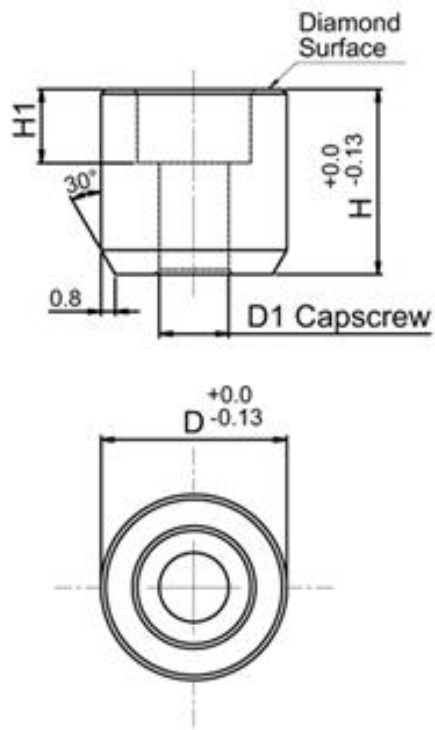

WDS

WDS 698

Diamond Faced Counter Bored Gripper - Metric (698)

MATERIAL

300 series Stainless Steel with a bonded Diamond face
(100 Grit equivalent)

10 Sizes

WDS NO.	H1	D	D1	H	Weight
698-451	5	10	M3	10	0.004
698-452	5	10	M3	12	0.005
698-453	5.6	12	M4	10	0.006
698-454	5.6	12	M4	12	0.007
698-455	6.6	16	M5	10	0.01
698-456	6.6	16	M5	12	0.013
698-457	7.6	20	M6	10	0.017
698-458	7.6	20	M6	12	0.021
698-459	7.6	25	M6	10	0.031
698-460	7.6	25	M6	12	0.038